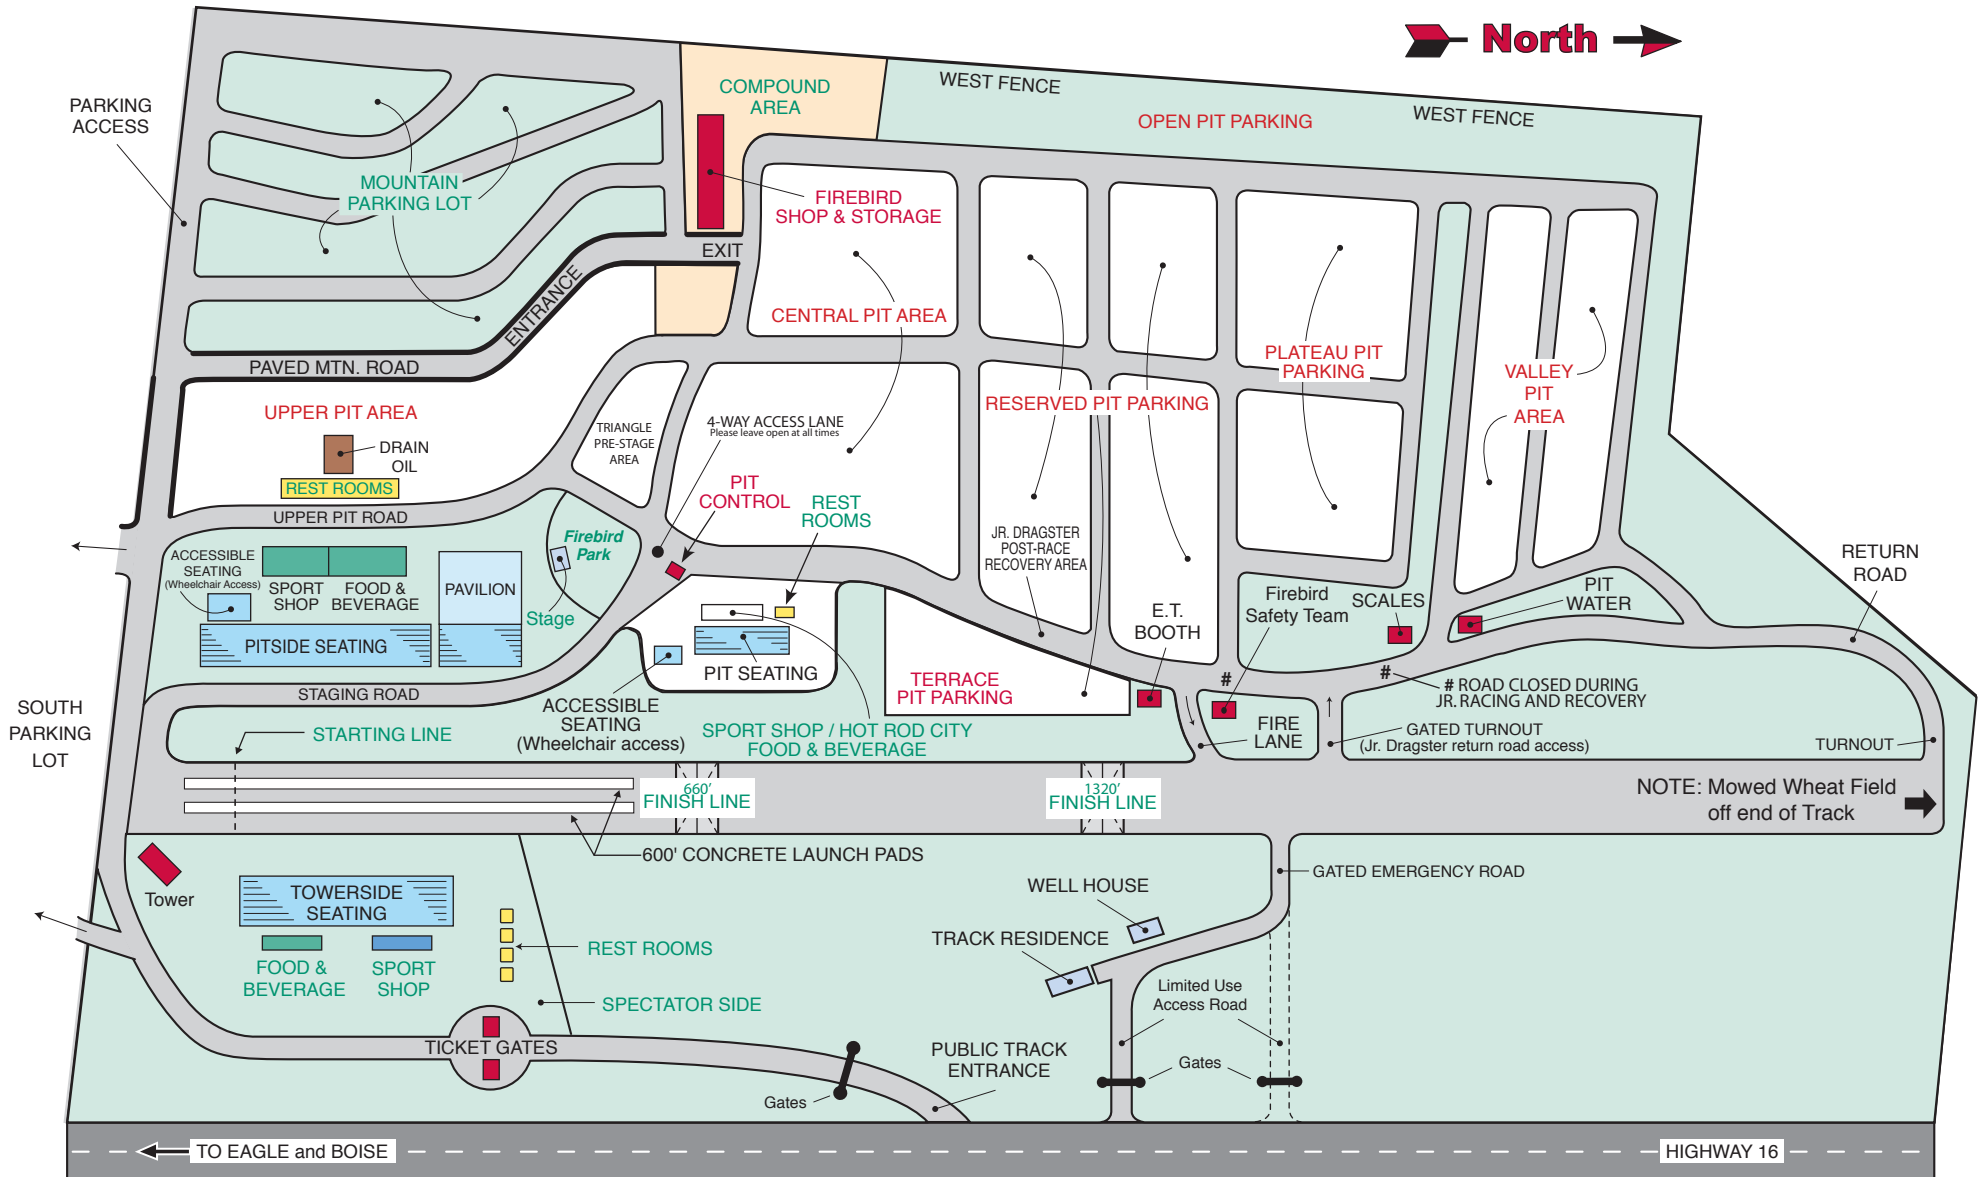

FIREBIRD RACEWAY TRACK MAP

Altitude: 2,700' above sea level

LOCATED 5 MILES NORTH OF HWY 44 ON HWY 16 NORTHWEST OF THE CITY OF EAGLE