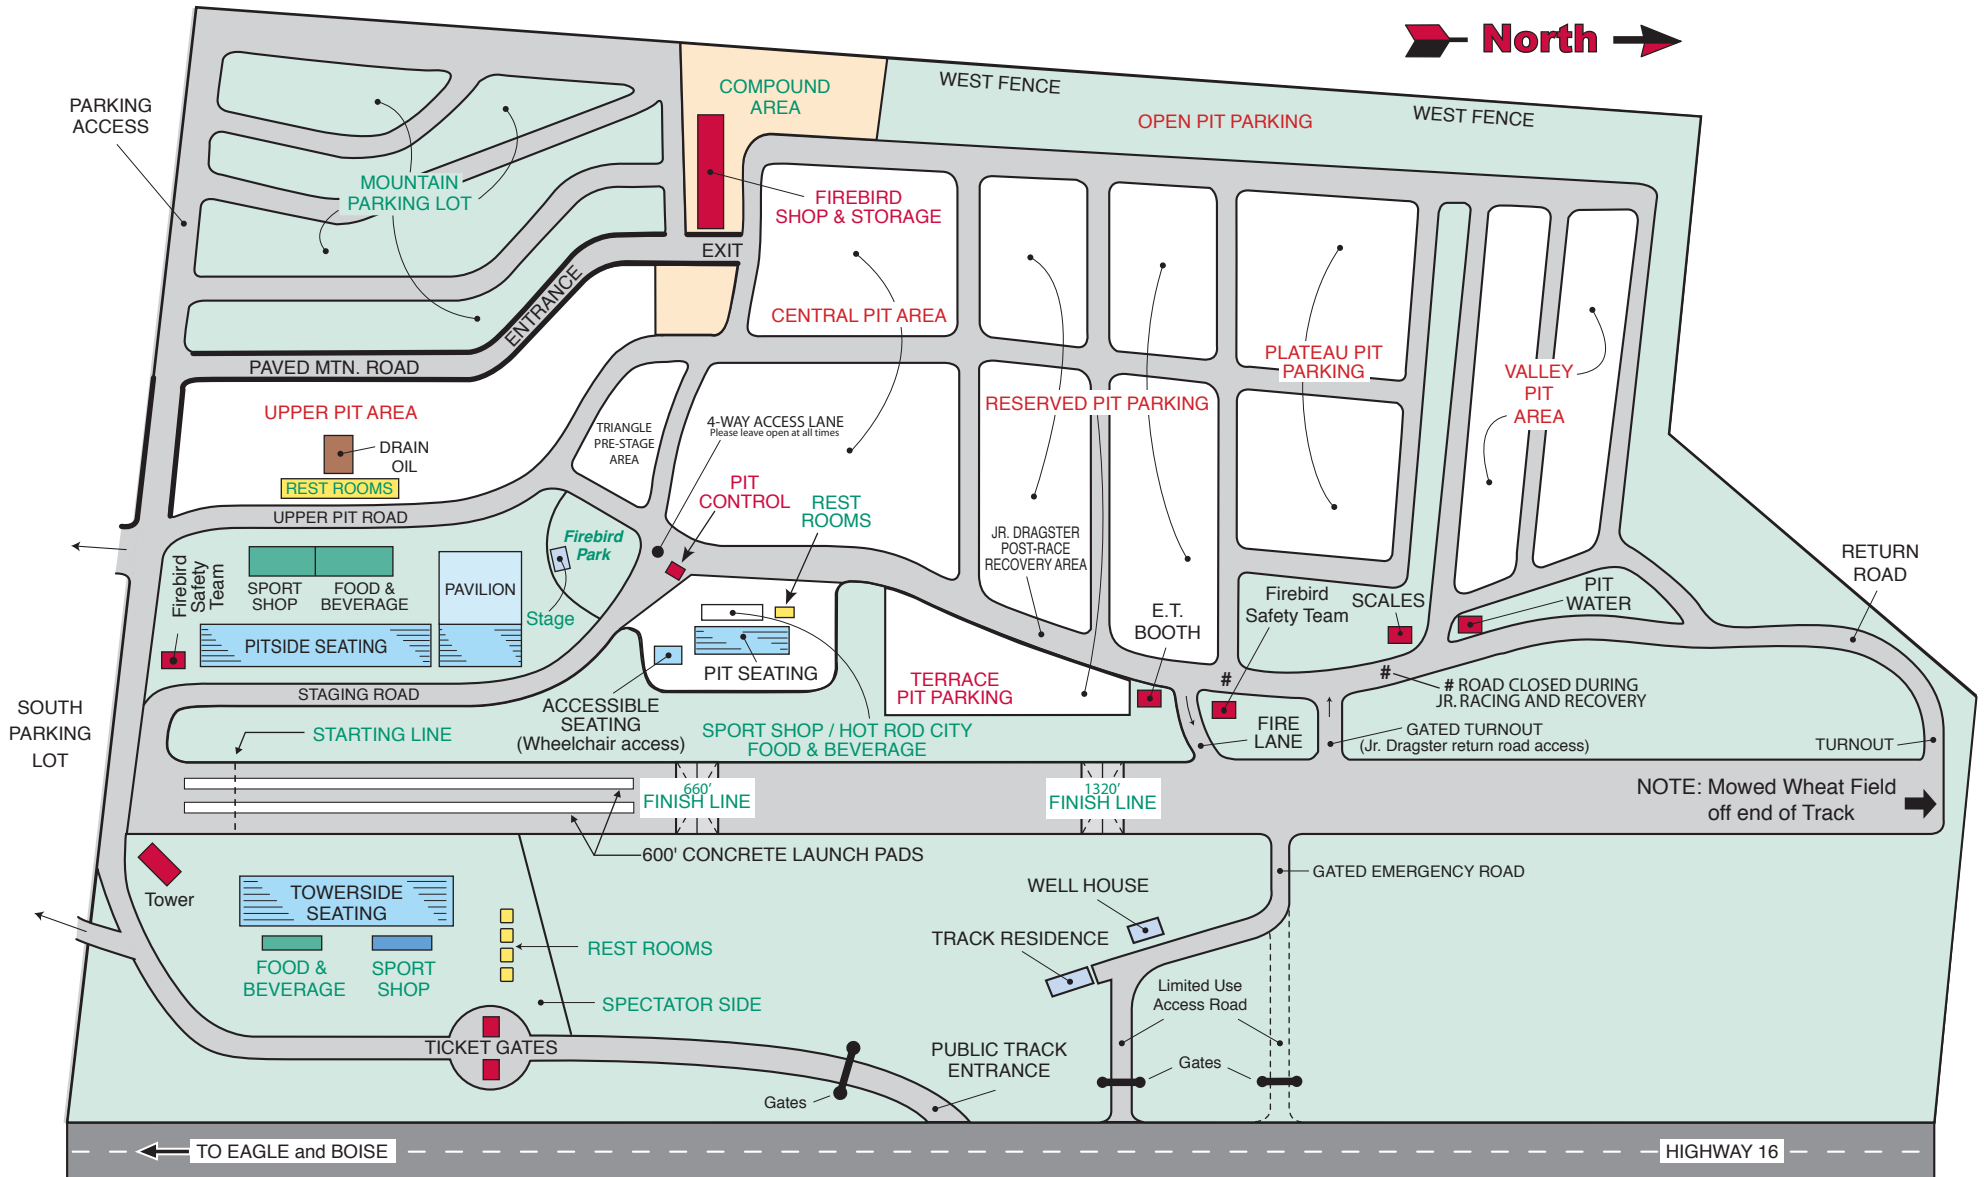

# FIREBIRD RACEWAY TRACK MAP

Altitude: 2,700' above sea level

LOCATED 5 MILES NORTH OF HWY 44 ON HWY 16 NORTHWEST OF THE CITY OF EAGLE